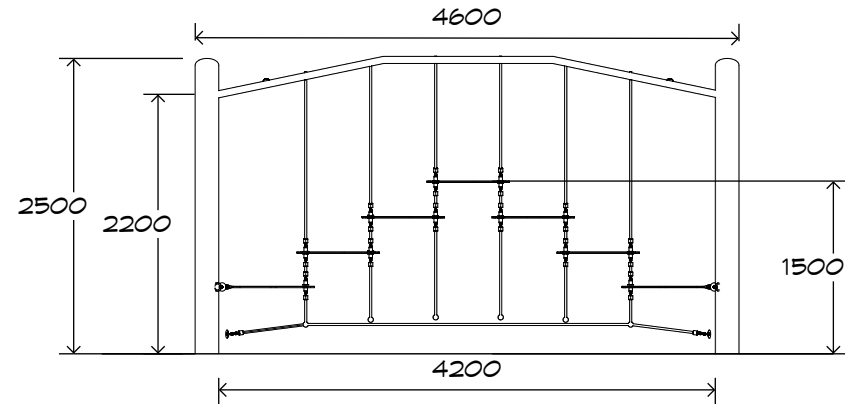

Product Sheet

Membrane Mountain

CN-1055

Product Warranty

Playground Creations warrants its products to be free from defect in materials or workmanship during normal use and installation and in accordance with our specifications.

Full warranty details on request.

Disclaimer: This should be read in conjunction with the Playground Creations full warranty terms and conditions.

On H5 posts and stainless steel fabricated components

On steel equipment with forced movement

On HDPE (high density polyethylene) structural failure

On combination rope work and activity nets

On all moving components

SURFACING:
RECOMMENDED: 31 m²