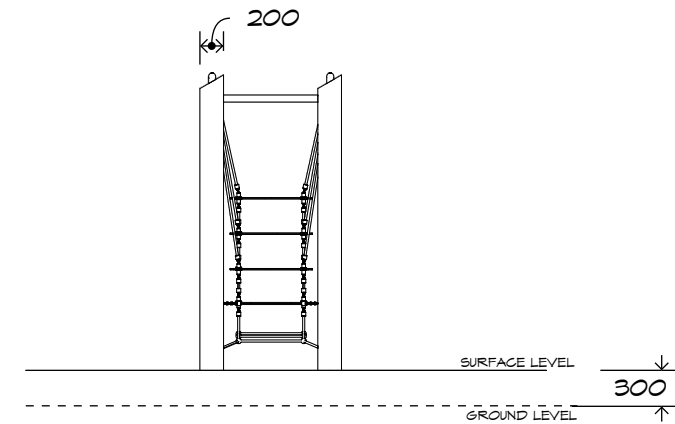

Product Sheet

Membrane Mountain

CN-1055

Product Warranty

Playground Creations warrants its products to be free from defect in materials or workmanship during normal use and installation and in accordance with our specifications.

Full warranty details on request.

Disclaimer: This should be read in conjunction with the Playground Creations full warranty terms and conditions.

On H5 posts and stainless steel fabricated components

On steel equipment with forced movement

On HDPE (high density polyethylene) structural failure

On combination rope work and activity nets

On all moving components

SURFACING:
RECOMMENDED: 31 m²