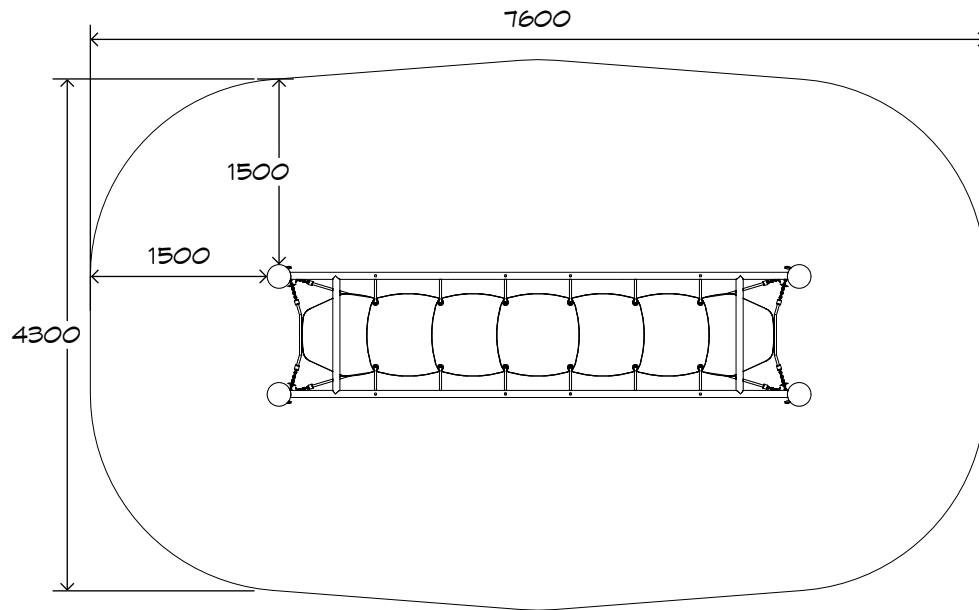

Product Sheet

Membrane Mountain

CN-1055

Product Warranty

Playground Creations warrants its products to be free from defect in materials or workmanship during normal use and installation and in accordance with our specifications.

Full warranty details on request.

Disclaimer: This should be read in conjunction with the Playground Creations full warranty terms and conditions.

On H5 posts and stainless steel fabricated components

On steel equipment with forced movement

On HDPE (high density polyethylene) structural failure

On combination rope work and activity nets

On all moving components

SURFACING:
RECOMMENDED: 31 m²